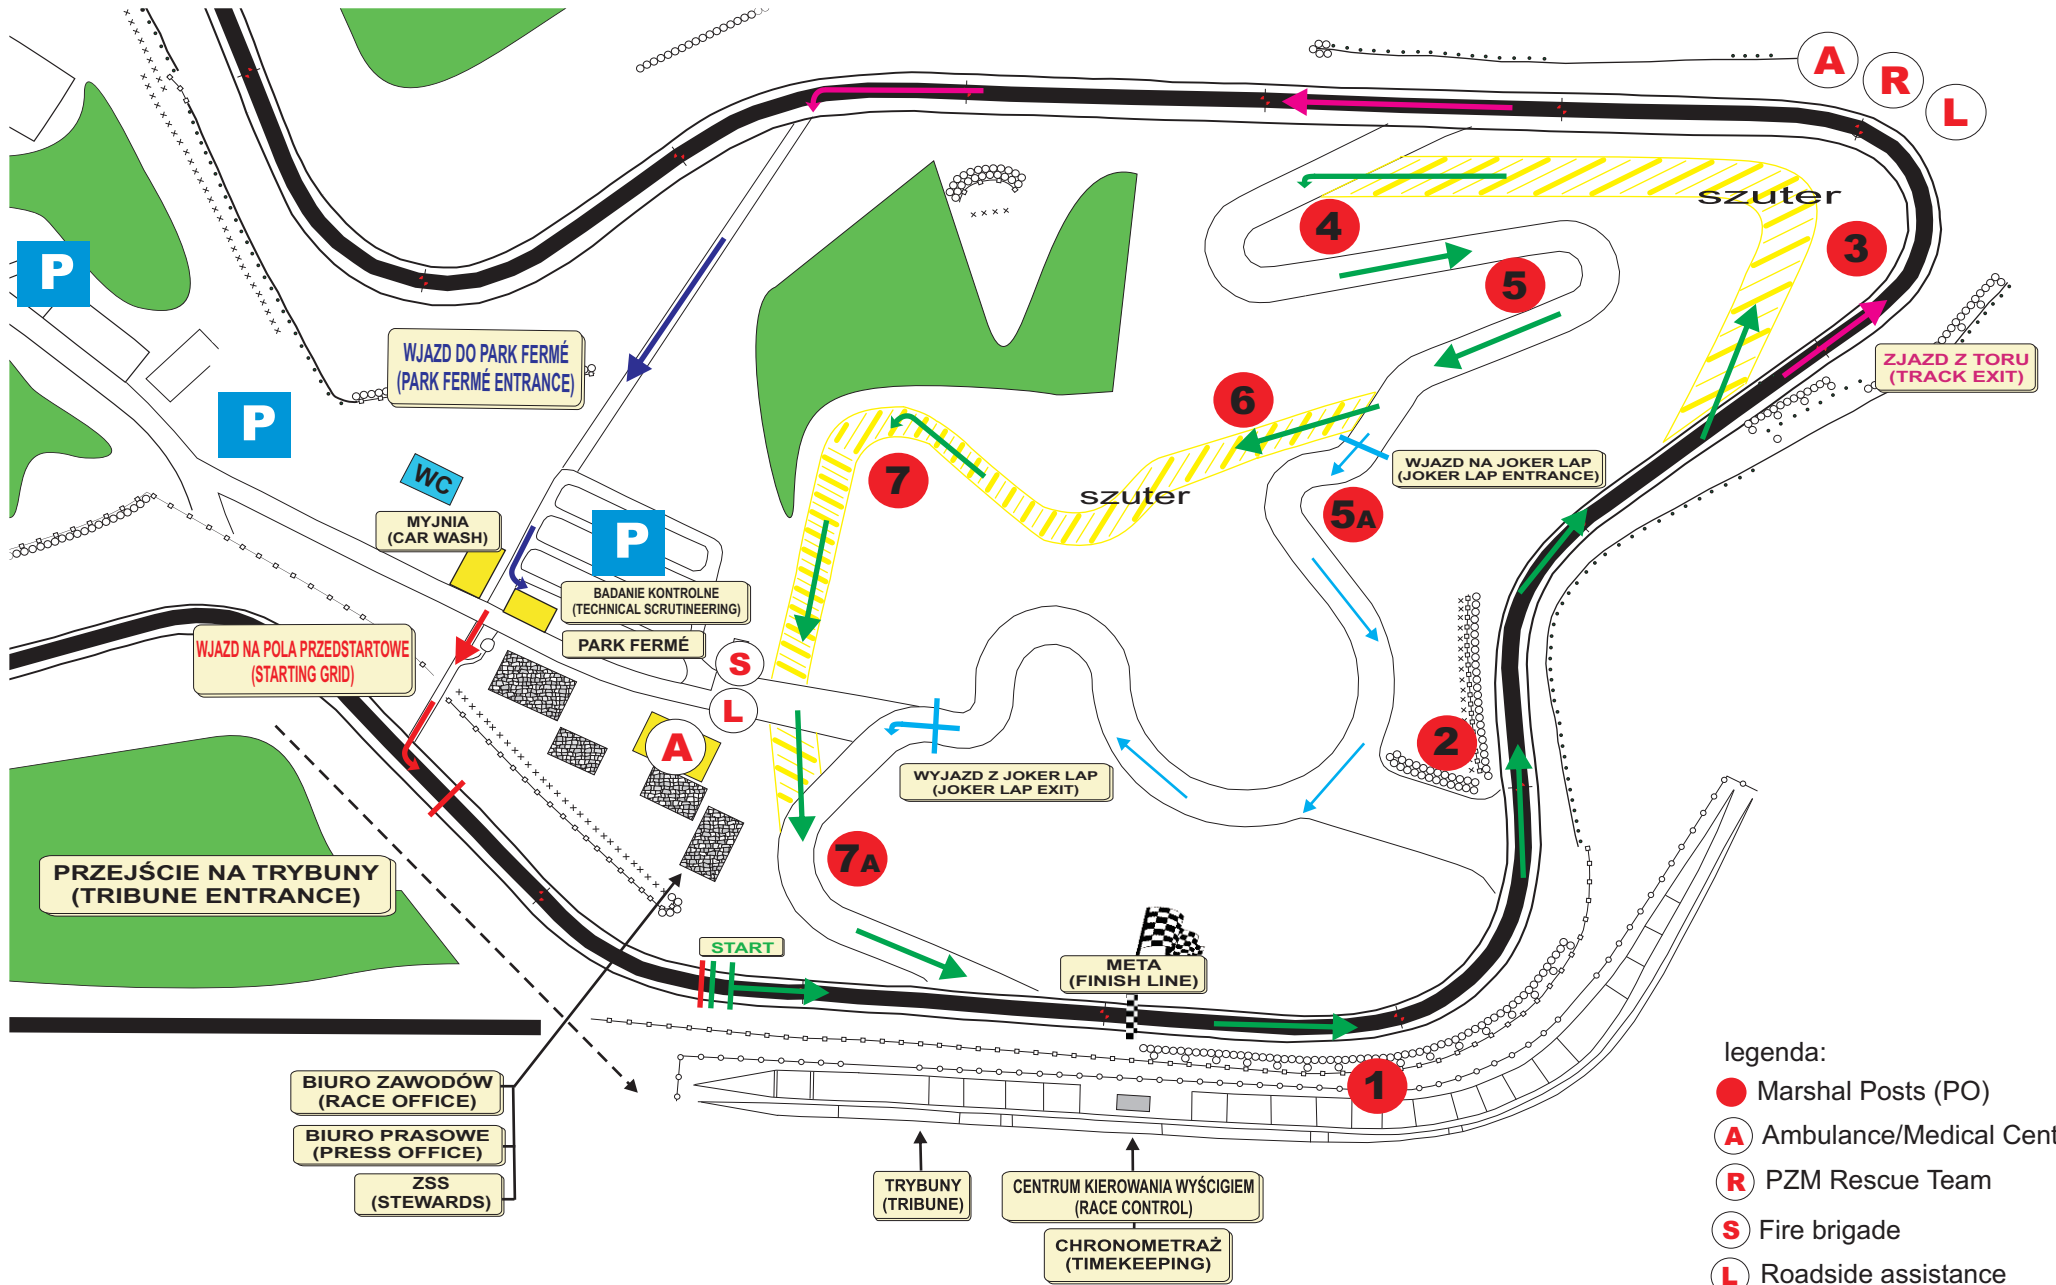

TOR POZNAŃ - PLAN TORU RALLYCROSS

legenda:

- Marshal Posts (PO)
- Ⓐ Ambulance/Medical Center
- Ⓡ PZM Rescue Team
- Ⓢ Fire brigade
- Ⓛ Roadside assistance